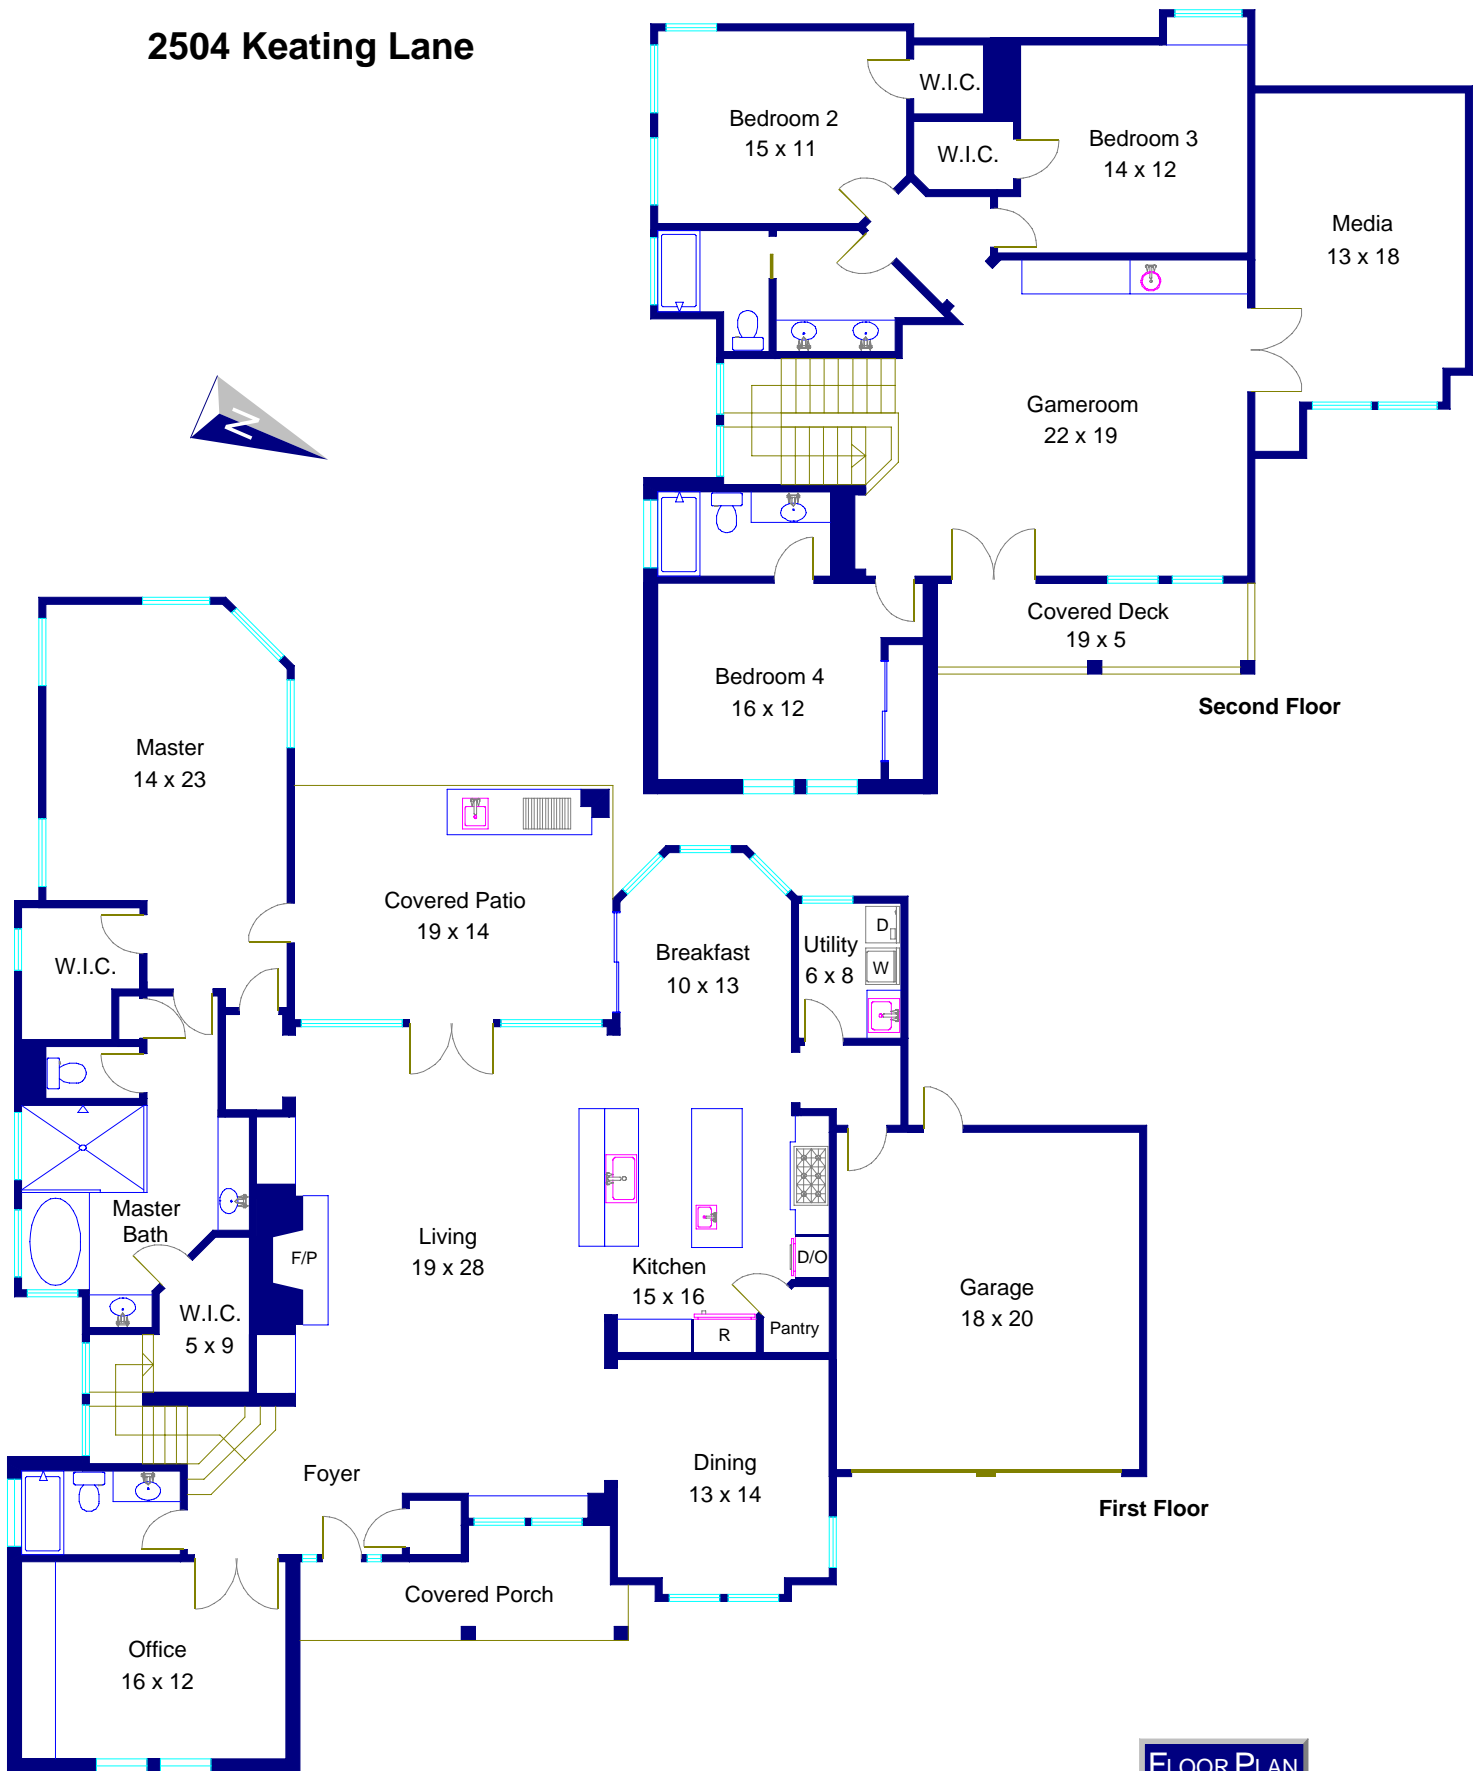

2504 Keating Lane

Note: This floor plan is an artistic rendering only. All dimensions are approximate.
Floor Plan Graphics and Gottesman Residential
make no representation or warranty as to this rendering's accuracy
and no measurements or dimensions should be relied upon without independent verification.

Marketed by Robin Wright, Gottesman Residential, 512.589.6090, GottesmanResidential.com
Floor plan created by Floor Plan Graphics, 512.454.0383, FloorPlanGraphics.com